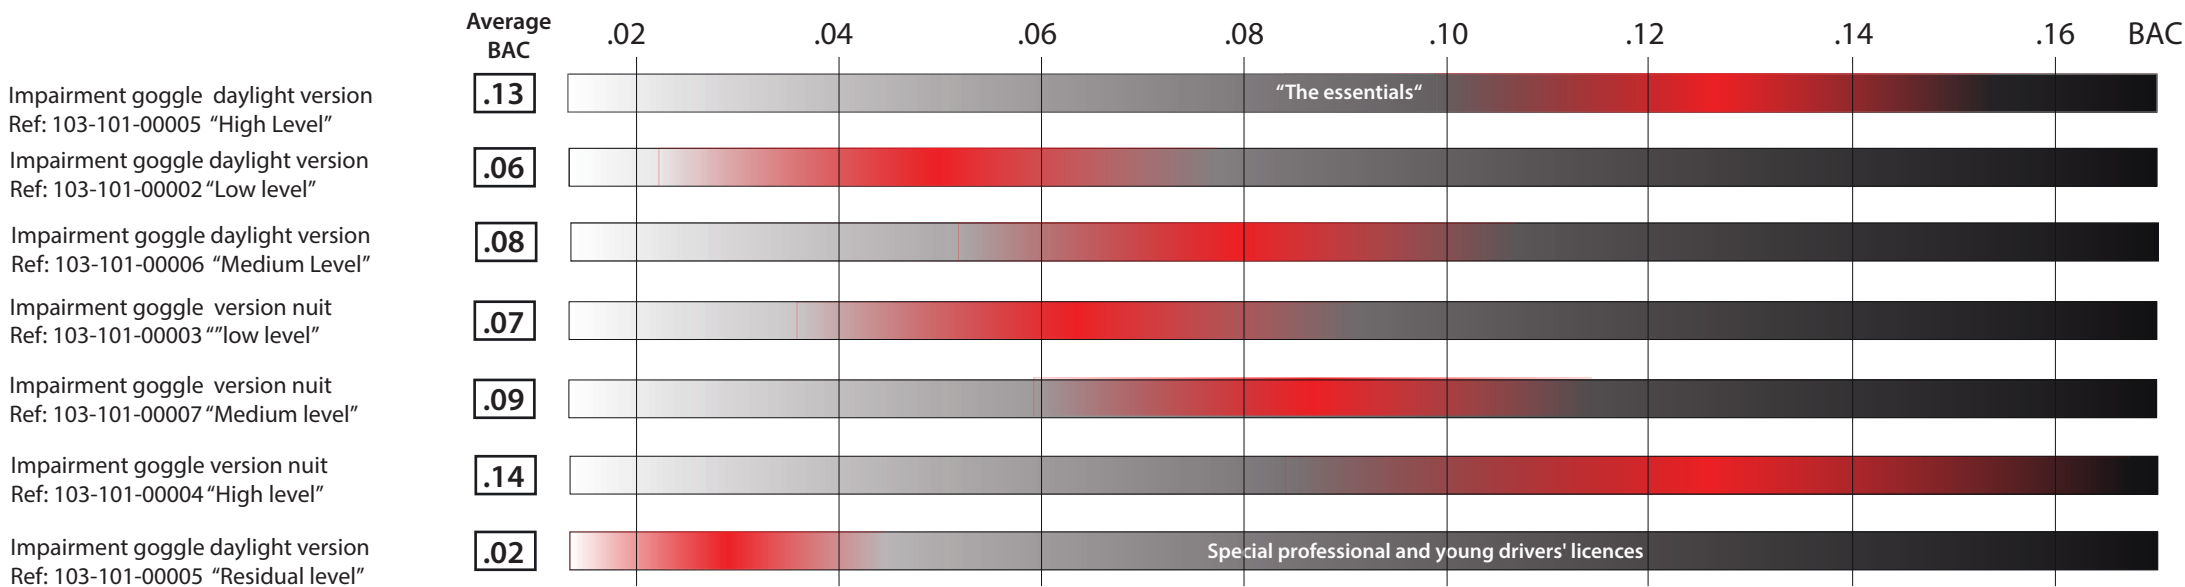

IMPAIRMENT GOGGLES

Experts in Alcohol prevention always recommend the use of a BAC range because not all individuals react visually in the same way, it is illusory to set a fixed rate for each model.

IMPAIRMENT DRUGS GOGGLES